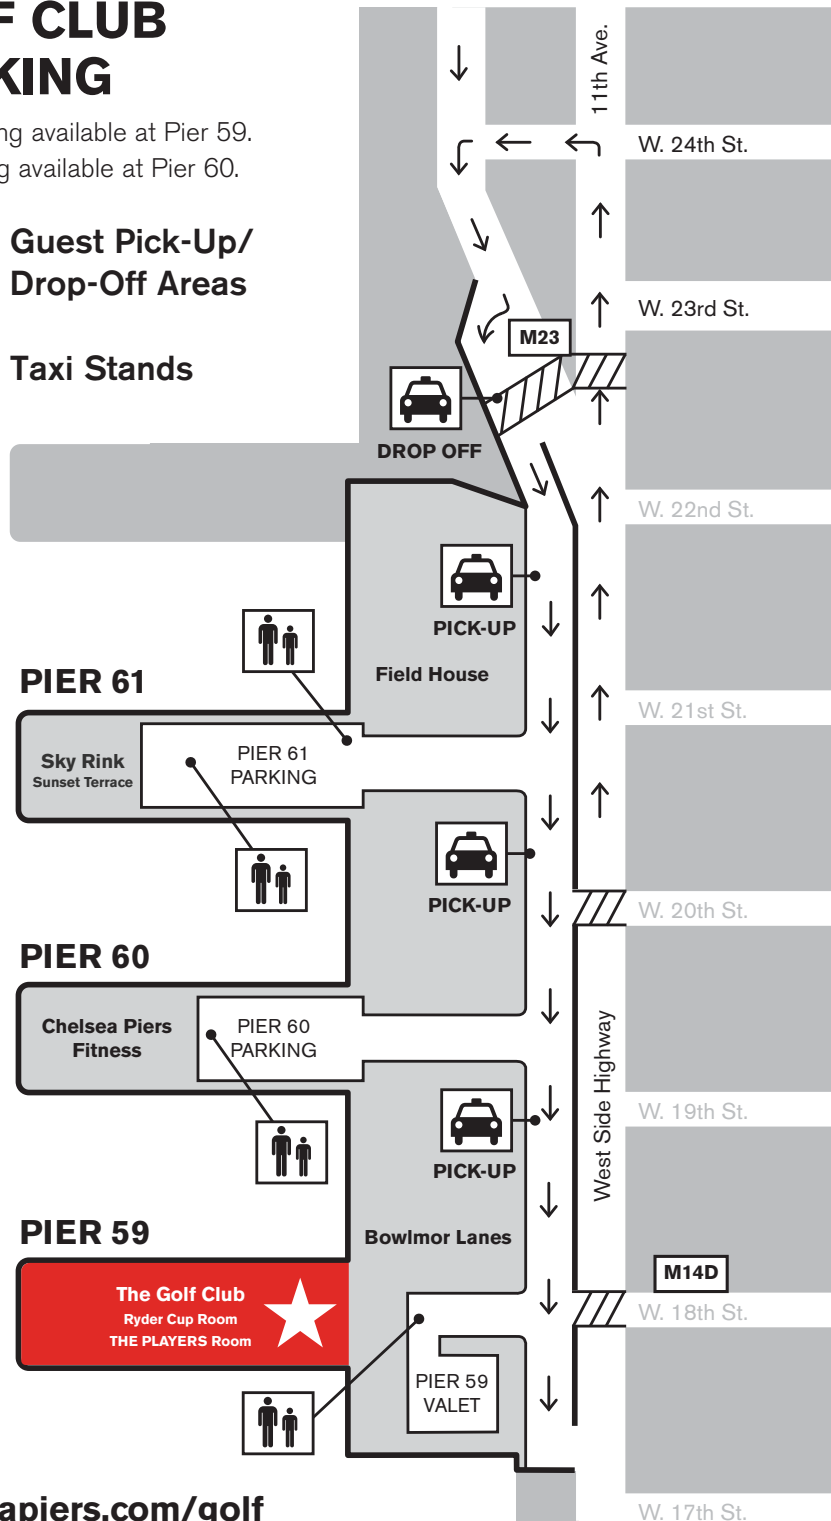

GOLF CLUB PARKING

Valet parking available at Pier 59.
Self parking available at Pier 60.

**Guest Pick-Up/
Drop-Off Areas**

Taxi Stands

chelseapiers.com/golf

DIRECTIONS TO THE GOLF CLUB

West 23rd Street & the Hudson River

PUBLIC TRANSPORTATION

The M23 bus crosses Manhattan on West 23rd Street and stops directly in front of the northern entrance to Chelsea Piers. The M14D bus crosses Manhattan on 14th Street and stops at 18th Street in front of the southern entrance to Chelsea Piers. The M23 and M14D buses connect with all of Manhattan's north-south bus routes and subway lines. (A, C, E, 1, 2, 3, 4, 5, 6, N, Q, R, PATH)

DRIVING DIRECTIONS

From New Jersey

- *Lincoln Tunnel/GWB*
Follow signs for West Side Highway (Henry Hudson Parkway) South to West 23rd Street. At West 23rd Street, turn right at the traffic light into the complex.

PARKING

Park at Pier 59. If spots are full, you may self-park in the other piers. The Golf Club is located at Pier 59 next to Bowlmor. To arrange parking, please speak with your event manager.

TAXIS

Taxi pick-up and drop-off locations are located at Pier 62, Pier 61 and Pier 60 along the Access Roadway. Guest Services Staff are positioned throughout the site to assist you.